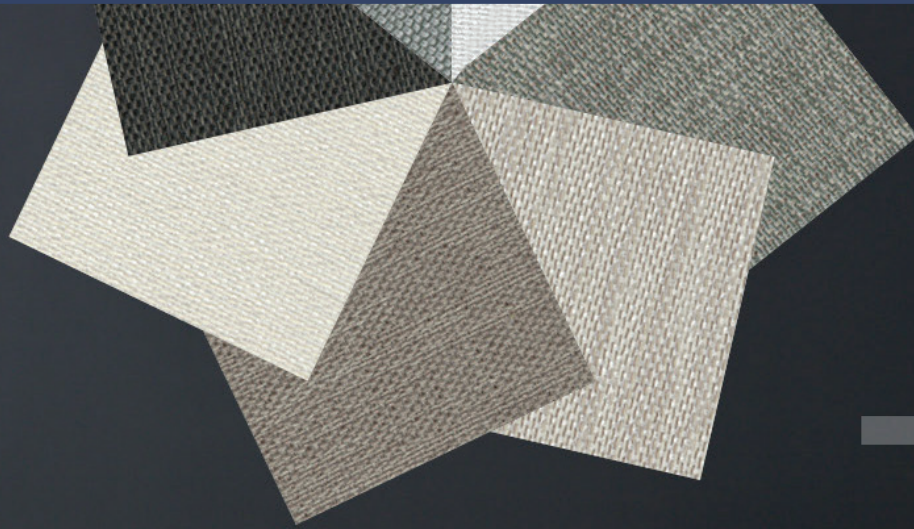

Jersey Fabric

5
YEAR
WARRANTY

Linen inspired sophistication

Delicate yarns intricately woven give rise to Jersey, a unique linen inspired look reminiscent of more traditional textile design methods.

Simple yet sophisticated, the Jersey colour palette complements a broad spectrum of decors and interior spaces.

This fabric collection is available in both blackout and light filtering in 3000mm width.

Specifications

Composition

100% polyester

Coating

Blockout coated with acrylic foam | Light Filtering stiffened with acrylic

Organic

Timber

Opal

Steel

Pavement

Jersey Light Filtering

Render

Stone

Organic

Timber

Opal

Steel

Pavement